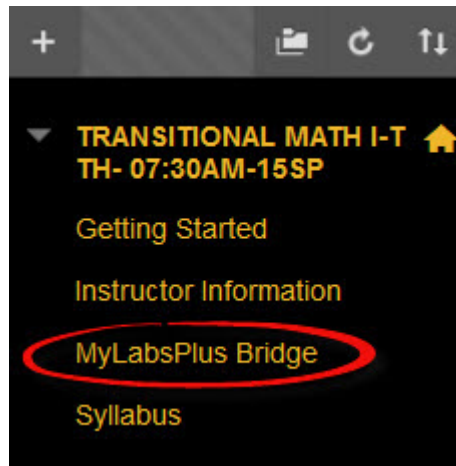

ACCESS MYLABSPLUS

How do I access my Pearson MyLabsPlus course through my Blackboard Learn course?

For this tutorial, a transitional math course was used.

Log into Blackboard and access your course. In the course navigation menu, click the **MyLabsPlus Bridge** link.