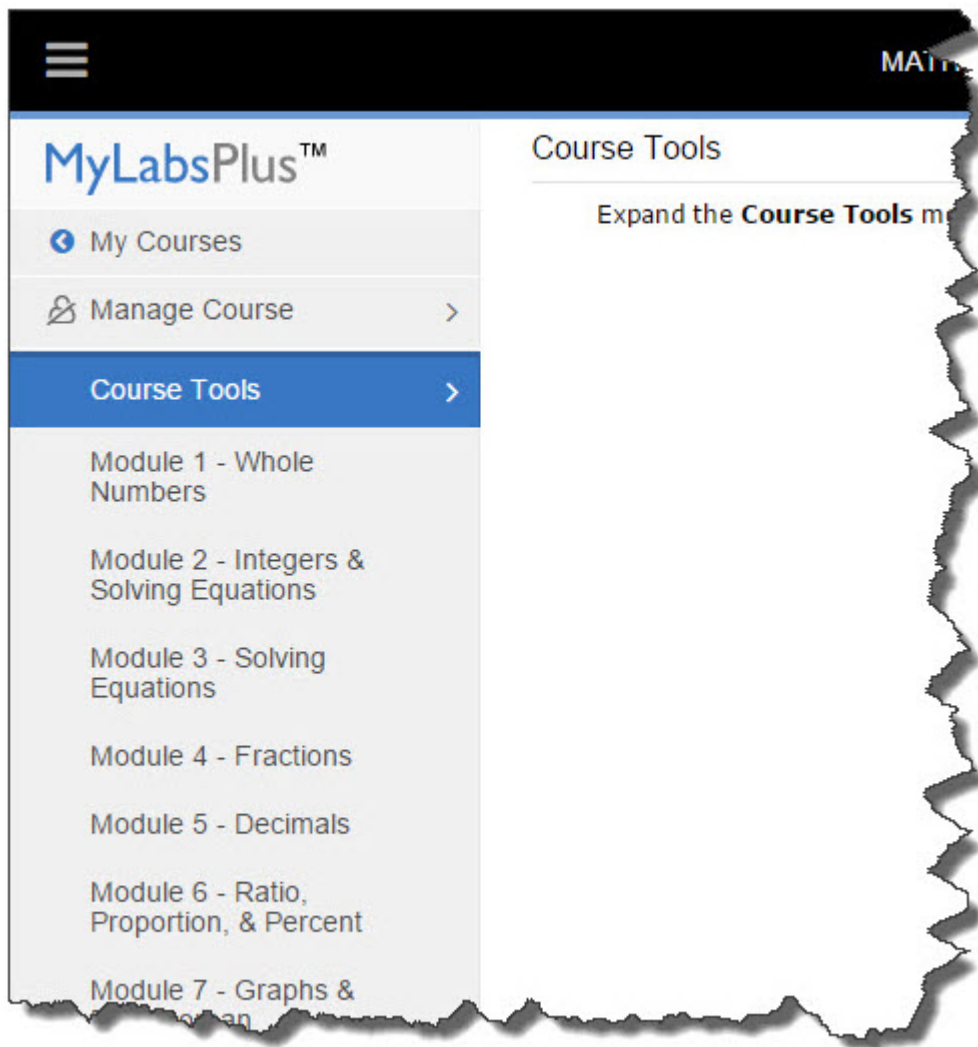

ACCESS MYLABSPLUS

How do I access my Pearson MyLabsPlus course through my Blackboard Learn course?

For this tutorial, a transitional math course was used.

Log into Blackboard and access your course. In the course navigation menu, click the **MyLabsPlus Bridge** link.

Your browser will navigate to your Pearson MyLabsPlus course.

This concludes this section.

BACK

HOME