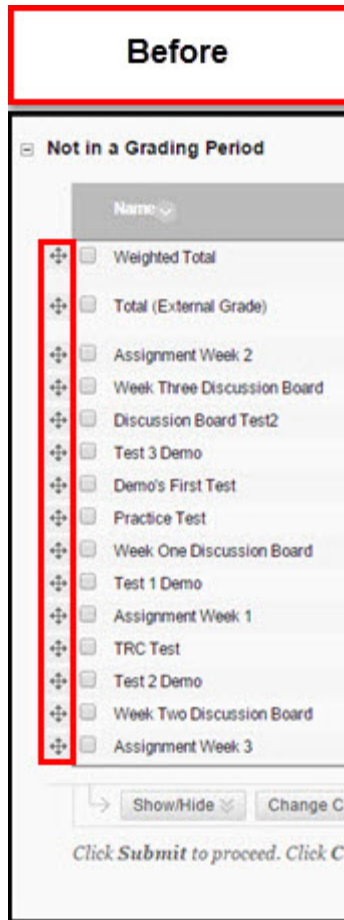

If there is a column in the list that you do not wish to see, you can use the "Show/Hide" option as seen here.

- Select a column in the list you wish to show or hide by checking the box beside it.
- Next you will click on the drop down box that says "**Show/Hide**" and then you can choose whether you wish to Show or Hide that column.