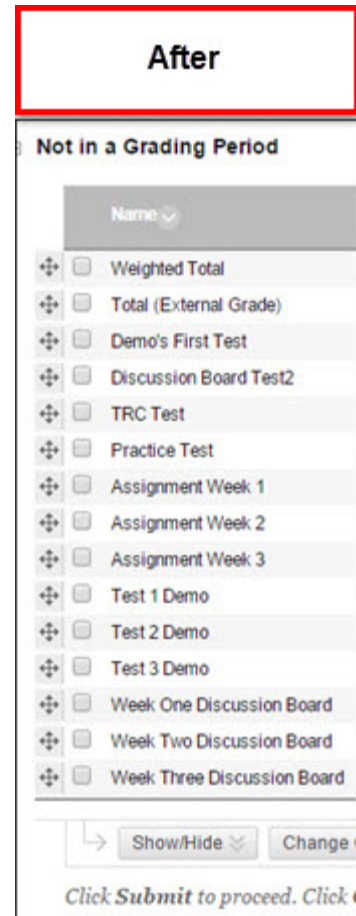

If there is a column in the list that you do not wish to see, you can use the "Show/Hide" option as seen here.

- Select a column in the list you wish to show or hide by checking the box beside it.
- Next you will click on the drop down box that says "**Show/Hide**" and then you can choose whether you wish to Show or Hide that column.