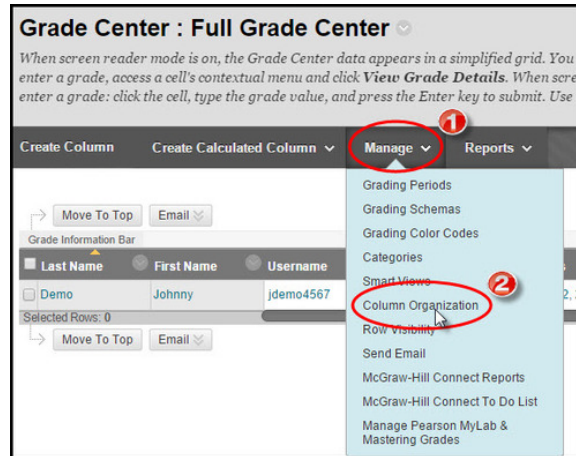

## Organizing Graded Columns in the GradeCenter

On the **Full Grade Center** page you can organize your columns

1. Click on the **Manage** drop down tab.
2. Then click on the **Column Organization** option.

Here we have an unorganized columns list.

The screenshot shows a dialog box titled 'Not in a Grading Period'. It contains a table with the following columns: Name, Grading Period, Category, Due Date, Date Created, and Points Possible. The table lists various columns, including 'Weighted Total', 'Total (External Grade)', 'Assignment Week 2', 'Week Three Discussion Board', 'Discussion Board Test2', 'Test 3 Demo', 'Demo's First Test', 'Practice Test', 'Week One Discussion Board', 'Test 1 Demo', 'Assignment Week 1', 'TRC Test', 'Test 2 Demo', 'Week Two Discussion Board', and 'Assignment Week 3'. Below the table, there are three buttons: 'Show/Hide', 'Change Category to...', and 'Change Grading Period to...'. At the bottom, there is a message: 'Click Submit to proceed. Click Cancel to go back.' and two buttons: 'Cancel' and 'Submit'.